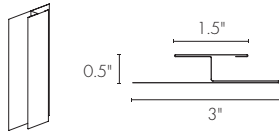

J J-Channel Color #

Installed around windows and doors, also used to cap the last row of panels.

25 pc/ctn

J5P _____ Boxes

J5PHD3 _____ Boxes