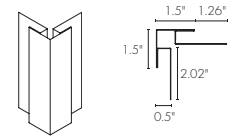

E Outside Corner Post | Dual Nail Flange Color

Used to trim outside corner of home.

6 pc/ctn

OCPVS _____ Boxes

OCPVSHD3 _____ Boxes

F Inside Corner Block Color

Installed in the inside corners. Used with or without J-Channel.

10 pc/ctn

ICBPS _____ Boxes

ICBHD3 _____ Boxes