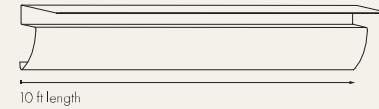

Recessed Crown Molding