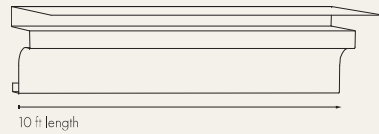

Cove Soffit Receiver

SKU	METAL/ THICKNESS	FINISH	LENGTH & SHIPPING	COLOR AVAILABILITY
CVSR <i>Solid Finish</i>	Aluminum 0.019"	Q800 TuffTech	10 ft length	System Colors
			→ 10 pc/ctn 12 lb/ctn 40 ctn/plt 10 plt/trk	

Boxes of Color #

CVSR <i>Woodgrain Finish</i>	Aluminum 0.019"	Q800 TuffTech	10 ft length	943 Karri [K] 948 Medium Teak [MT]
			→ 10 pc/ctn 12 lb/ctn 40 ctn/plt 10 plt/trk	

Boxes of Color #

Note:
Use with TruVent®
Hidden Vent Soffit