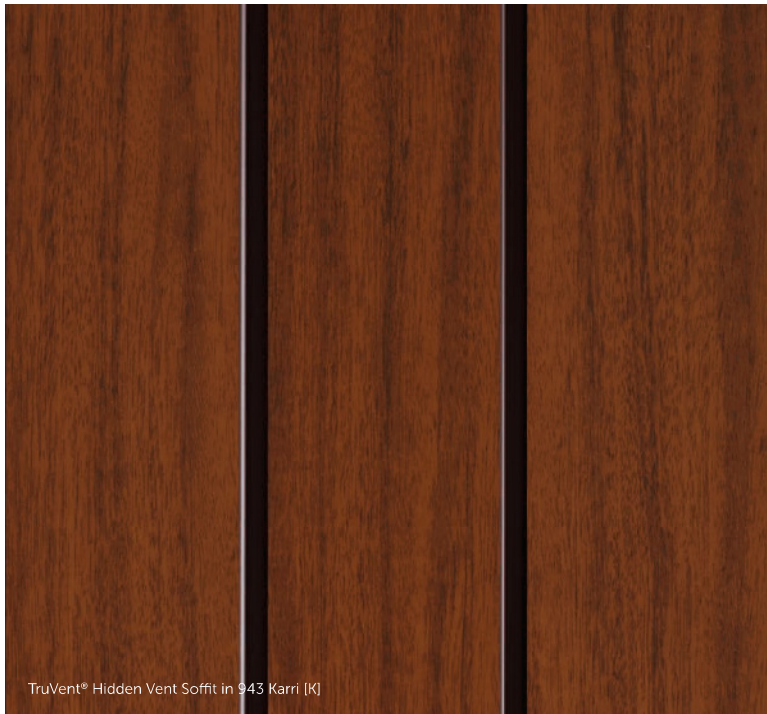

TRUVENT® WOODGRAIN FINISHES

TRUVENT® & TRULINE® SOLID COLORS

1. From Left to Right:
2. Row 1: 943 Karri [K] and 948 Medium Teak [TEAK]
   - Row 2: 518 Black [BLK], 511 Terratone [TER], 502 Brown [B], 507 Mocha [MOC], 508 Musket [MUS]
   - Row 3: 522 Forest [FOR], 411 Cottage Red [CRED], 470 Midnight Blue [MNBLU], 467 Evening Shade [EVES], 468 Fawn [FAWN]
   - Row 4: 414 Ironstone [IRNS], 605 Eldridge Gray [EG], 204 Granite [GRT204], 462 Silver Lining [SVRL], 805 Pewter [P805]
   - Row 5: 509 Norwood [NOR], 807 Clay [C], 177 Sandy Beige [SB177], 819 Herringbone [HER], 469 Fresh Canvas [FCAN]
   - Row 6: 809 Wicker [WIC], 327 Desert Tan [DTAN], 606 Cozy Cottage [CC], 827 Champagne [CAB], 503 Eggshell [EGG]
   - Row 7: 523 Snowmist [SMT], 280 White [W]