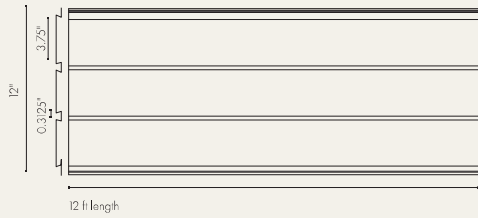

**TruVent®
Hidden Vent
Soffit**

DESCRIPTION	SKU	METAL/ THICKNESS	FINISH	LENGTH & SHIPPING	COLOR AVAILABILITY
Full Vent Solid Finish	HVS	Aluminum 0.019"	Q800 TuffTech	12 ft length	System Colors
				16 pc/ctn 68 lb/ctn 27 ctn/plt 8 plt/trk	
				192 sq ft	

Boxes of Color #

Full Vent Woodgrain Finish	HVS	Aluminum 0.019"	Q800 TuffTech	12 ft length	943 Karri [K] 948 Medium Teak [TEAK]
				16 pc/ctn 68 lb/ctn 27 ctn/plt 8 plt/trk	
				192 sq ft	

Boxes of Color #