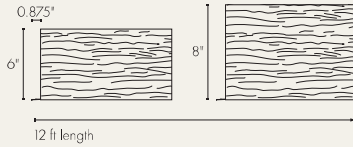

→ Red Arrow indicates a standard product, mark number of Cartons and Color, or indicate other products as desired.

**TruCedar®
Woodgrain
Fascia - Steel**

SIZE	SKU	NOTES	METAL/ THICKNESS	FINISH	LENGTH & SHIPPING	COLOR AVAILABILITY	
6"	6FSS	Solid	Steel 0.016"	Kynar	12 ft length	SOLID COLORS 401 Bennington Beige [BENBI] 411 Cottage Red [CREG] 503 Eggshell [EGG] 467 Evening Shade [EVES] 468 Fawn [FAWN] 405 Foothill Blue [FHB] 469 Fresh Canvas [FCAN] 415 Gray Dusk [GDSK] 414 Ironstone [IRNS] 470 Midnight Blue [MNBLU] 509 Norwood [NOR] 805 Pewter [P805] 307 Ripe Olive [RO] 462 Silver Lining [SVRL] 425 Statuary Bronze [STB] 410 Thatch [THA] 280 White [W]	
	6FSSHD2	HD2 Woodgrain					→ 10 pc/ctn 54 lb/ctn 30 ctn/plt 8 plt/trk
Boxes of Solid Color # Boxes of HD2 Color #							
8"	8FSS	Solid	Steel 0.016"	Kynar	12 ft length	HD2 WOODGRAIN COLORS 109 Cedar [CDR] M16 Cider Mill [CID] M17 English Saddle [ENG] M15 Napa Vine [NAP] 416 Spruce [SPR] 106 Timber Ash [TASH] 108 Weathered Wood [WWD]	
	8FSSHD2	HD2 Woodgrain					→ 10 pc/ctn 69 lb/ctn 30 ctn/plt 8 plt/trk
Boxes of Solid Color # Boxes of HD2 Color #