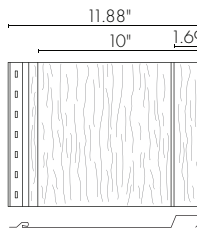

C 14.77" x 30 ft Trim Coil Color #

TruCedar embossed trim coil used for custom flashing.

1 roll/ctn

T1430S _____ Boxes

T1430SHD2 _____ Boxes