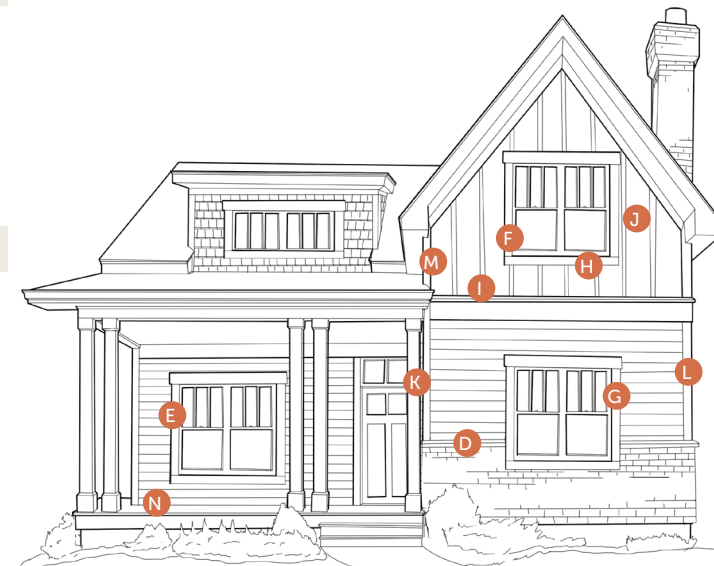

I Batten Trim Color #

Use at base of Board & Batten panels to close the openings of the battens. Adds an authentic look as a starter. 10 ft length.

10 pc/ctn

BT10 _____ Boxes

BT10HD2 _____ Boxes

J Z-Flashing Color #

Use with Board & Batten to connect panels longer than 10 ft high. 10 ft length.

10 pc/ctn

BBZT10 _____ Boxes

BBZT10HD2 _____ Boxes

K 1-Piece Inside Corner Block Color #

Use to flash inside corners. 10 ft length.

10 pc/ctn

ICB _____ Boxes

ICBHD2 _____ Boxes

L 1-Piece Outside Corner Post Color #

Installed at the outside corner of the wall, allowing siding to be inserted on both sides. 10 ft length.

10 pc/ctn

OCPS _____ Boxes

OCPSHD2 _____ Boxes

M 2-Piece Outside Corner Post Cap Color #

Installed over 2-Piece Outside Corner Post Base. Works best with Board & Batten. 10 ft length.

10 pc/ctn

OCPS2P _____ Boxes

OCPS2PHD2 _____ Boxes

M 2-Piece Outside Corner Post Base No Color

Installed at the outside corner of the wall, allowing siding to be inserted on both sides. Works best with Board & Batten. 10 ft length.

10 pc/ctn

OCPB _____ Boxes

N 3" Starter Strip No Color

Secures the first row of panels to the wall. Needed for both lap and Board & Batten applications. 10 ft length.

25 pc/ctn

3SSGAL _____ Boxes

N 4" Starter Strip No Color

Secures the first row of panels to the wall. Needed for both lap and Board & Batten applications. 10 ft length.

25 pc/ctn

4SSGAL _____ Boxes

All quantities to complete installation need to be verified by contractor and/or Installer. Quality Edge will only honor ordered amounts.