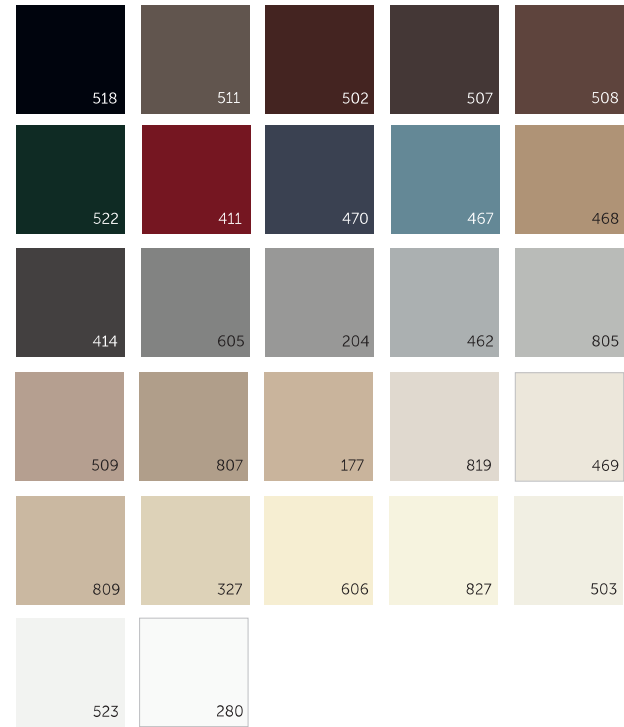

TRUVENT® WOODGRAIN FINISHES

TRUVENT® & TRULINE® SOLID COLORS

- From Left to Right:
- Row 1: 943 Karri [K] and 948 Medium Teak [TEAK]
 - Row 2: 518 Black [BLK], 511 Terratone [TER], 502 Brown [B], 507 Mocha [MOC], 508 Musket [MUS]
 - Row 3: 522 Forest [FOR], 411 Cottage Red [CRED], 470 Midnight Blue [MNBLU], 467 Evening Shade [EVES], 468 Fawn [FAWN]
 - Row 4: 414 Ironstone [IRNS], 605 Eldridge Gray [EG], 204 Granite [GRT204], 462 Silver Lining [SVRL], 805 Pewter [P805]
 - Row 5: 509 Norwood [NOR], 807 Clay [C], 177 Sandy Beige [SB177], 819 Herringbone [HER], 469 Fresh Canvas [FCAN]
 - Row 6: 809 Wicker [WIC], 327 Desert Tan [DTAN], 606 Cozy Cottage [CC], 827 Champagne [CAB], 503 Eggshell [EGG]
 - Row 7: 523 Snowmist [SMT], 280 White [W]

Boxes of Color #

1

Select color.

SOLIDS

- 463 Coal [COAL]
- 503 Eggshell [EGG]
- 467 Evening Shade [EVES]
- 468 Fawn [FAWN]
- 469 Fresh Canvas [FCAN]
- 414 Ironstone [IRNS]
- 470 Midnight Blue [MNBLU]
- 465 Sea Glass [SEAG]

- 462 Silver Lining [SVRL]
- 466 Tourmaline [TOUR]
- 280 White [W]

HD3 WOODGRAINS

- 485 Aged Walnut [AWAL]
- 486 Amber Cherry [AMCH]
- 480 Autumn Thistle [ATHS]
- 484 Dark Espresso [DRKE]

- 481 Driftwood [DFWD]
- 482 Gilded Grain [GILD]
- 487 Natural Oak [NOAK]
- 483 Sand Dollar [SNDR]
- 488 Smokey Ash [SMKA]
- 489 Warm Teak [WARM]