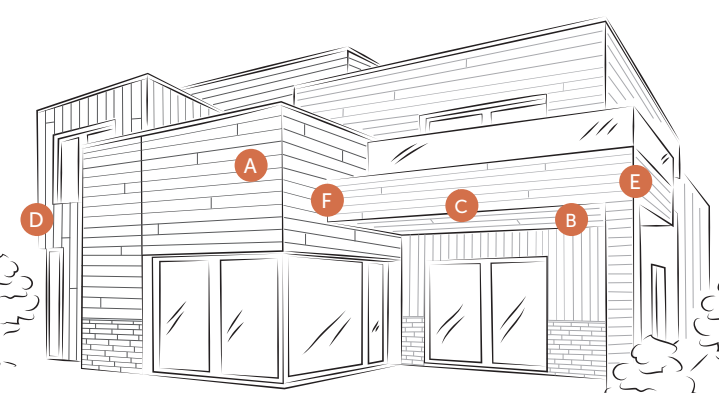

15 pc/ctn
30 pc = 1 square
5PS8HD3 _____ Boxes

A 5" Plank - 12 ft | Solid Color

Face of Plank panel is 5" tall by 12 ft long.
Coverage is 52 sq./ft. per box.

10 pc/ctn
20 pc = 1 square
5PS12 _____ Boxes

B 5" Plank Soffit, Full Vent - 8 ft | HD3 Woodgrain Color

Face of Plank panel is 5" tall by 8 ft long.
Coverage is 52 sq./ft. per box.

15 pc/ctn
30 pc = 1 square
5PS8HD3V _____ Boxes

C Standard Fascia Color

Fascia that complements and enhances designs with a standard installation. 12 ft. long

10 pc/ctn

6" Vesta Fascia - Standard

6FSVS _____ Boxes

6FSVSHD3 _____ Boxes

8" Vesta Fascia - Standard

8FSVS _____ Boxes

8FSVSHD3 _____ Boxes

C Architectural Fascia & Lock Color

Architectural Fascia that requires no face nails, enhances designs with a smooth face that clips into an included neutral colored lock. 10 ft long.

6 pc/ctn

6" Vesta Architectural Fascia & Lock

6FSVSL _____ Boxes

6FSVSLHD3 _____ Boxes

8" Vesta Architectural Fascia & Lock

8FSVSL _____ Boxes

8FSVSLHD3 _____ Boxes

D Outside Corner Post | Single Nail Flange Color

Used to trim outside corner of home.

10 pc/ctn

OCPSP _____ Boxes

OCPSPHD3 _____ Boxes

E Outside Corner Post | Dual Nail Flange Color

Used to trim outside corner of home.

6 pc/ctn

OCPVS _____ Boxes

OCPVSHD3 _____ Boxes

F Inside Corner Block Color

Installed in the inside corners. Used with or without J-Channel.

10 pc/ctn

ICBPS _____ Boxes

ICBHD3 _____ Boxes

All quantities to complete installation need to be verified by contractor and/or Installer. Quality Edge will only honor ordered amounts.