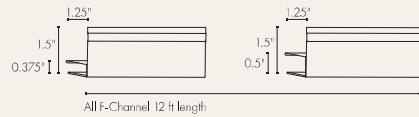

F-Channel

SIZE	SKU	METAL/ THICKNESS	FINISH	LENGTH & SHIPPING	COLOR AVAILABILITY
(0.375") 3/8"	F	Aluminum 0.019"	Q800 TuffTech	12 ft length 25 pc/ctn 36 lb/ctn 50 ctn/plt 10 plt/trk	System Colors
(0.50") 1/2" <i>Solid Finish</i>	F5	Aluminum 0.019"	Q800 TuffTech	12 ft length 25 pc/ctn 36 lb/ctn 50 ctn/plt 10 plt/trk	System Colors
<i>Use with TruVent® Hidden Vent Soffit</i>					
(0.50") 1/2" <i>Woodgrain Finish</i>	F5	Aluminum 0.019"	Q800 TuffTech	12 ft length 25 pc/ctn 36 lb/ctn 50 ctn/plt 10 plt/trk	943 Karri [K] 948 Medium Teak [MT]
<i>Use with TruVent® Hidden Vent Soffit</i>					

Boxes of Color #

Boxes of Color #