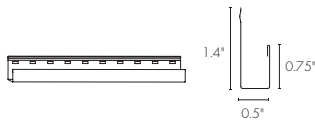

G Drip Cap Color #

Flashes the top of windows and doors, also used as a starter when installing panels vertical

10 pc/ctn

DCP _____ Boxes

DCPHD3 _____ Boxes

H Brick Ledge Flashing Color #

Installed over a brick or stone wall transition.

10 pc/ctn

BLFP _____ Boxes

BLFPHD3 _____ Boxes

I H-Channel Color #

Used as a transition from solid or woodgrain finish on the wall.

10 pc/ctn

5HCP _____ Boxes

5HCPHD3 _____ Boxes

J J-Channel Color #

Installed around windows and doors, also used to cap the last row of panels.

25 pc/ctn

J5P _____ Boxes

J5PHD3 _____ Boxes

K Plank Starter Strip Color #

Color matched starter strip for the panels to hook into.

10 pc/ctn

PSS _____ Boxes

PSSH3D3 _____ Boxes

L Support Trim Color #

Used to support the last row of panels, must be installed inside of J-channel, the cut piece of siding is inserted in between the support trim and J-channel.

10 pc/ctn

PST _____ Boxes

PSTHD3 _____ Boxes

M Utility Trim Color #

Covers or caps trimmed panels.

25 pc/ctn

UTS _____ Boxes

UTSHD3 _____ Boxes

N 14.77\" x 30 ft. Trim Coil Color #

Used to make custom parts and flashing on site.

1 roll/ctn

T1430SM _____ Rolls

T1430SMHD3 _____ Rolls

All quantities to complete installation need to be verified by contractor and/or installer. Quality Edge will only honor ordered amounts.