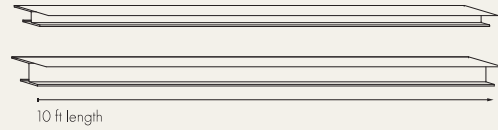

Mitre Divider

SIZE	SKU	METAL/ THICKNESS	FINISH	LENGTH & SHIPPING	COLOR AVAILABILITY
(0.375") 3/8"	MD	Aluminum 0.019"	Q800 TuffTech	10 ft length 10 pc/ctn 15 lb/ctn 48 ctn/plt 10 plt/trk	System Colors 505 Green (GRE)

(0.50") 1/2"	MD5	Aluminum 0.019"	Q800 TuffTech	10 ft length 10 pc/ctn 15 lb/ctn 48 ctn/plt 10 plt/trk	System Colors

Boxes of Color #

Use with TruVent®
Hidden Vent Soffit

(0.50") 1/2"	MD5	Aluminum 0.019"	Q800 TuffTech	10 ft length 10 pc/ctn 15 lb/ctn 48 ctn/plt 10 plt/trk	943 Karri (K) 948 Medium Teak (MT)

Boxes of Color #

Use with TruVent®
Hidden Vent Soffit