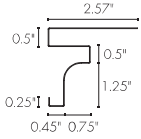

SKU	METAL/ THICKNESS	FINISH	LENGTH & SHIPPING	COLOR AVAILABILITY
CVSR <i>Solid Finish</i>	Aluminum 0.019"	Q800 TuffTech	10 ft length	System Colors
			→ 10 pc/ctn 12 lb/ctn 40 ctn/plt 10 plt/trk