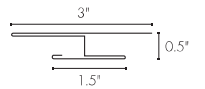

Boxes of Color #

Use with TruVent®
Hidden Vent Soffit

(0.50") 1/2"	MD5	Aluminum 0.019"	Q800 TuffTech	10 ft length 10 pc/ctn 15 lb/ctn 48 ctn/plt 10 plt/trk	943 Karri (K) 948 Medium Teak (MT)