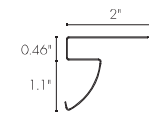

SKU	METAL/ THICKNESS	FINISH	LENGTH & SHIPPING	COLOR AVAILABILITY
RCM <i>Solid Finish</i>	Aluminum 0.019"	Q800 TuffTech	10 ft length	System Colors
			→ 20 pc/ctn 20 lb/ctn 40 ctn/plt 10 plt/trk	505 Green [GRE]