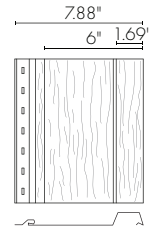

S6FBS _____ Boxes

S6FBSHD2 _____ Boxes

A Single 6" Dutch Lap Color #

Face of panel is 6.13" tall by 12 ft 6.5" long.
Coverage is 51 sq./ft. per box.

8 pc/ctn
16 pc = 1 square

S6DLS _____ Boxes

S6DLSHD2 _____ Boxes

Foam Backed

S6DLFBS _____ Boxes

S6DLFBSHD2 _____ Boxes

A Single 8" Color #

Face of panel is 8" tall by 12 ft 6.5" long.
Coverage is 100 sq./ft. per box.

12 pc/ctn
12 pc = 1 square

S8S _____ Boxes

S8SHD2 _____ Boxes

B 6" Board & Batten Color #

Face of panel is 6" wide by 10 ft tall.
Coverage is 50 sq./ft. per box.

10 pc/ctn
20 pc = 1 square

6BBS _____ Boxes

6BBSHD2 _____ Boxes

B 10" Board & Batten Color #

Face of panel is 10" wide by 10 ft tall.
Coverage is 50 sq./ft. per box.