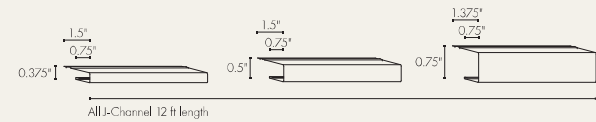

J-Channel

SIZE	SKU	METAL/ THICKNESS	FINISH	LENGTH & SHIPPING	COLOR AVAILABILITY
(0.375") 3/8" <i>Solid Finish</i>	J	Aluminum 0.019"	Q800 TuffTech	12 ft length 25 pc/ctn 17 lb/ctn 100 ctn/plt 8 plt/trk	System Colors 505 Green [GRE]
(0.375") 3/8" <i>Woodgrain Finish</i>	PC38J	Aluminum 0.024"	Q800 TuffTech	10 ft length 30 pc/ctn 26 lb/ctn 40 ctn/plt 10 plt/trk	946 Dark Mahogany [DM] 943 Karri [K] 947 Light Cherry [LC] 948 Medium Teak [MT] 949 Rock Maple [RM]
<i>Use with Porch Ceiling</i>					
(0.50") 1/2" <i>Solid Finish</i>	J5	Aluminum 0.019"	Q800 TuffTech	12 ft length 25 pc/ctn 17 lb/ctn 100 ctn/plt 8 plt/trk	System Colors 505 Green [GRE]
<i>Use with TruVent® Hidden Vent Soffit</i>					
(0.50") 1/2" <i>Woodgrain Finish</i>	J5	Aluminum 0.019"	Q800 TuffTech	12 ft length 25 pc/ctn 17 lb/ctn 100 ctn/plt 8 plt/trk	943 Karri [K] 948 Medium Teak [MT]
<i>Use with TruVent® Hidden Vent Soffit</i>					
(0.75") 3/4"	J75	Aluminum 0.019"	Q800 TuffTech	10 ft length 30 pc/ctn 20 lb/ctn 100 ctn/plt 8 plt/trk	System Colors

Boxes of Color #

Boxes of Color #