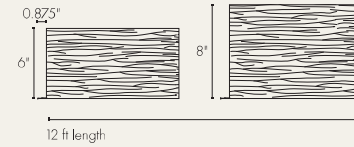

**TruLine®
Woodgrain
Fascia - Steel**

SIZE	SKU	METAL/ THICKNESS	FINISH	LENGTH & SHIPPING	COLOR AVAILABILITY
6"	6FSWG	Steel 0.016"	Q800 TuffTech	12 ft length	807 Clay [C] 327 Desert Tan [DTAN] 204 Granite [GRT204] 507 Mocha [MOC] 508 Musket [MUS] 509 Norwood [NOR] 511 Terratone [TER] 280 White [W] 425 Statuary Bronze [STB] 718 Low Gloss Black [LGBLK] 702 Low Gloss Brown [LGB]
				10 pc/ctn 49 lb/ctn 30 ctn/plt 8 plt/trk	
8"	8FSWG	Steel 0.016"	Q800 TuffTech	12 ft length	723 Low Gloss Snowmist [LGSMT]
				10 pc/ctn 60 lb/ctn 30 ctn/plt 8 plt/trk