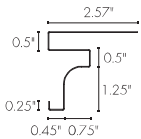

Boxes of Color #

CVSR <i>Woodgrain Finish</i>	Aluminum 0.019"	Q800 TuffTech	10 ft length	943 Karri [K] 948 Medium Teak [MT]
			→ 10 pc/ctn 12 lb/ctn 40 ctn/plt 10 plt/trk	

Boxes of Color #

Note:
Use with TruVent®
Hidden Vent Soffit