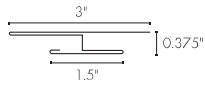

SIZE	SKU	METAL/ THICKNESS	FINISH	LENGTH & SHIPPING	COLOR AVAILABILITY
(0.375") 3/8"	MD	Aluminum 0.019"	Q800 TuffTech	10 ft length 10 pc/ctn 15 lb/ctn 48 ctn/plt 10 plt/trk	System Colors 505 Green (GRE)