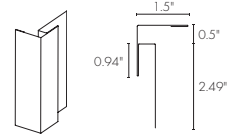

D Outside Corner Post | Single Nail Flange Color

Used to trim outside corner of home.

10 pc/ctn

OCPSP _____ Boxes

OCPSPHD3 _____ Boxes